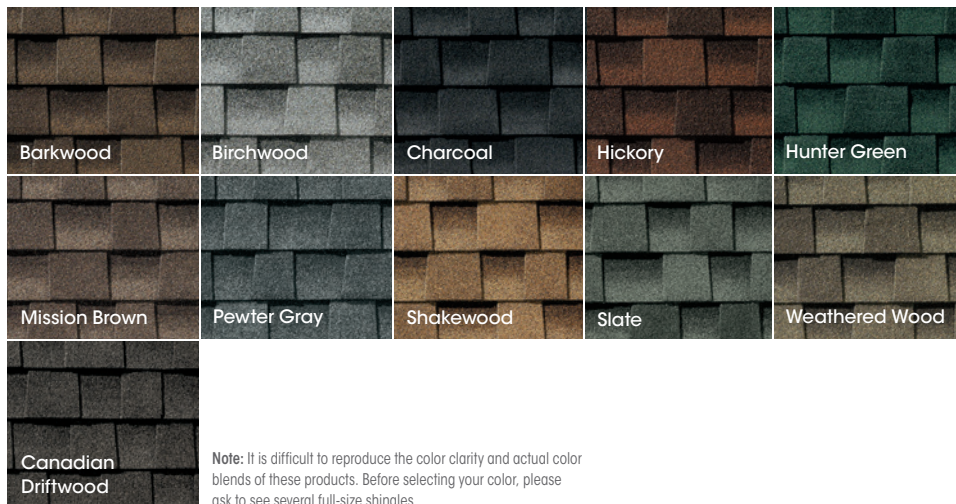

**GAF** TimberlineHDZ<sup>®</sup>  
High Definition<sup>®</sup> Lifetime<sup>®</sup> Shingles

## North America's #1-selling shingle just got better — again

With GAF time-release algae-fighting technology and LayerLock<sup>®</sup> technology, Timberline HDZ<sup>®</sup> offers everything you can expect from an architectural shingle roof, and more.

# Timberline HDZ® Shingles

## Colors: