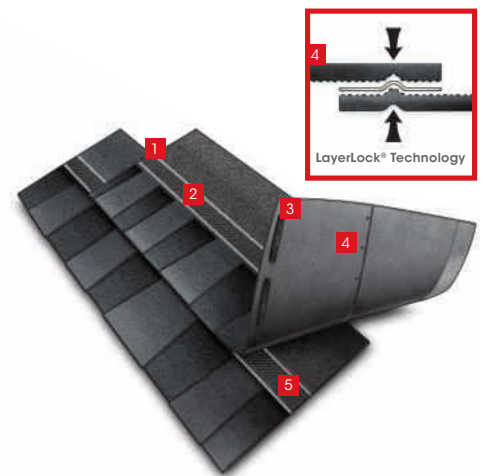

Timberline UHDZ® Shingles

Benefits:

- Patented **Dual Shadow Line** for dramatic sunset shadows all day long
- **30-year StainGuard Plus PRO™ Algae Protection Limited Warranty¹** against blue-green algae discoloration, thanks to 10% more time-release algae-fighting capsules than Timberline HDZ®
- **LayerLock® Technology** mechanically fuses the common bond between overlapping shingle layers, which powers the **StrikeZone®** — the industry's widest nailing area
- **WindProven™ Limited Wind Warranty²** — when installed with the required combination of GAF accessories, Timberline UHDZ® shingles are eligible for an industry first: a wind warranty with no maximum wind speed limitation
- **Up to 99.9% nailing accuracy** — the StrikeZone® nailing area is so easy to hit that a roofer placed 999 out of 1,000 nails correctly in our test³
- **Up to 30% faster nail fastening** thanks to the industry's largest nail zone³
- **Dura Grip™** sealant pairs with the smooth microgranule surface of the StrikeZone® nailing area for fast tack, and an asphalt-to asphalt monolithic bond cures for durability, strength, and exceptional wind-uplift performance
- Passes UL 2218 Impact-Resistance Test with **Class 3 rating⁴**

Dual Shadow Line technology precisely distributes color granules to create two parallel shadow lines, which gives the Timberline UHDZ® shingle a thick, ultra-dimensional wood-shake look.

LayerLock® Technology — proprietary technology mechanically fuses the common bond between overlapping shingle layers.