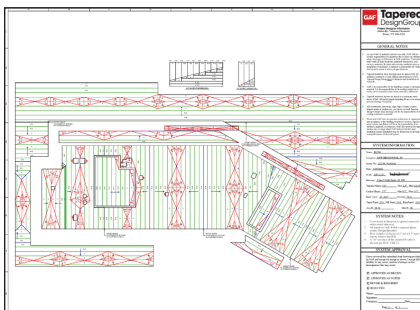

GAF Tapered DesignGroup

Collaboration. Solution Driven. Seasoned Design Expertise.

Tapered Design Team

At GAF, the Tapered Design Team strives to partner with you to provide exceptional service regardless of the job size or scope. Whether you need ideas on layout strategies, solutions to challenging field conditions or suggestions for labor and material savings our team of experts is here to help.

We strive to work with you, to provide practical solutions at all phases of your project, from conceptual design and material selection to shipment breakouts and order management. It's all part of the promise to build a better GAF Commercial.

Design Assistance

- Collaboration on existing and development of new designs
- Design assistance per your performance criteria
- Product selection and inventory management assistance
- Specification development
- Seasoned team of designers