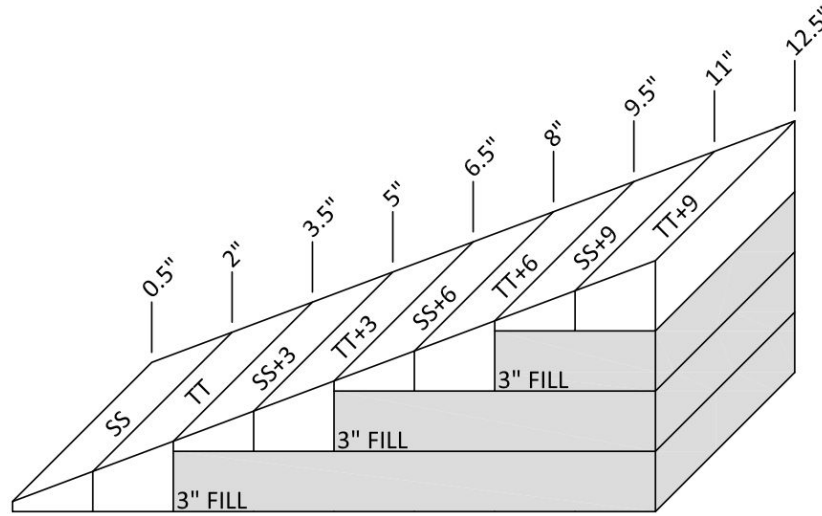

## 3/8" Tapered Profiles\*

\*Also Available in the following products: EnergyGuard™ Ultra Tapered, EnergyGuard™ NH Tapered and EnergyGuard™ NH Ultra Tapered Polyiso Insulation

### Typical Extended 3/8" Profile

Board Style	Dimensions in Inches	Avg. Thickness	Pieces / Bundle	Sq. Ft. / Bundle
SS	0.50" - 2.00"	1.25"	38	576
TT	2.00" - 3.50"	2.75"	16	256
3" FILL	3.00"	3.00"	16	256
ALL TAPERED AND FILL ISO PANELS 4' x 4'				