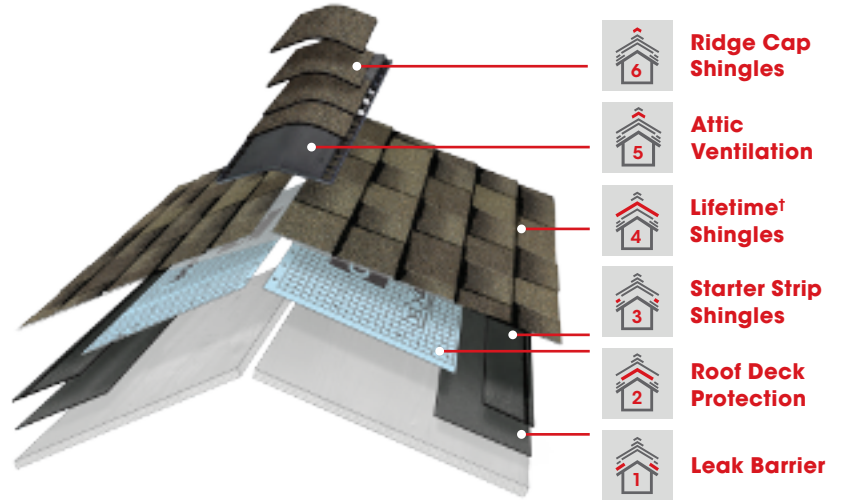

How does my roof qualify for GAF Lifetime[†] and WindProven[™] warranties?

GAF Lifetime[†] Warranty

Install any GAF Lifetime[†] shingle and at least 3 qualifying GAF accessories and get a Lifetime[†] Limited Warranty on your qualifying GAF products — plus non-prorated coverage for the first 10 years. For even stronger coverage via an enhanced GAF warranty, speak to your GAF certified contractor¹ about your options.